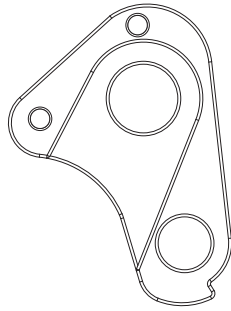

DROPOUTS

DH-10 (A-HG009)

	RD-HANGER	SCREW
FRAME	MIC-NO.	MIC-NO.
CROSSWAY DT -V-D	2311003518	2315000021 1pcs

DH-013F

	RD-HANGER	SCREW
FRAME	MIC-NO.	MIC-NO.
BIG.SEVEN/NINE SPEED N		
BIG.SEVEN/NINE TFS		
MATTS J 20+		
MATTS J 24+		
MATTS 6 SPEED		
MATTS 7 SPEED	2311005167	2300000772 2pcs
MATTS 7 TFS		
CROSSWAY URBAN TFS		
CROSSWAY TFS		
eSPRESSO LITE 650		

A-HG011

	RD-HANGER	SCREW
FRAME	MIC-NO.	MIC-NO.
BIG.SEVEN/NINE SPEED -D		
BIG.SEVEN/NINE SPEED		
CROSSWAY URBAN SPEED -D	2311002250	2315000021 1pcs
CROSSWAY SPEED -V-D		

DH-053

	RD-HANGER	SCREW
FRAME	MIC-NO.	MIC-NO.
BIG.SEVEN/NINE LITE		
BIG.SEVEN/NINE CF3		2300010950 2pcs (20,5L)
BIG.SEVEN/NINE CF5		
NINETY-SIX LITE		2300009458 2pcs (10L)
NINETY-SIX CFA		
NINETY-SIX CF4		2300010886 2pcs (9L)
NINETY-SIX CF5	2311004928	
ONE-TWENTY LITE		
ONE-TWENTY CFA		2300009458 2pcs (10L)
ONE-TWENTY CF4		
ONE-FORTY LITE		
ONE-SIXTY LITE		2300010950 2pcs (20,5L)
ONE-SIXTY CFA		

SRAM-UDH

	RD-HANGER	SCREW
FRAME	MIC-NO.	MIC-NO.
BIG.TRAIL TFS		
NINETY-SIX CF4 III	2311005673	---
NINETY-SIX CF5 III		

DH-054

FRAME	RD-HANGER MIC-NO.	SCREW MIC-NO.
SILEX LITE		2300011757 1pcs (10L) 2300011746 1pcs (16L)
SILEX CF2		2300013362 1pcs (15L) 2300010983 1pcs (16L)
MISSION CX LITE		2300011586 1pcs (14L) 2300011746 1pcs (16L)
MISSION CX CF3		2300013823 1pcs (16L) 2300010983 1pcs (16L)
SCULTURA LITE DISC	2311004984	2300011586 1pcs (14L) 2300011746 1pcs (16L)
SCULTURA CF2 DISC		2300011586 1pcs (14L) 2300010983 1pcs (16L)
SCULTURA CF4 DISC		2300011586 1pcs (14L) 2300013016 1pcs (16L)
REACTO CF2 DISC		2300013362 1pcs (15L) 2300013298 1pcs (18L)
REACTO CF4 DISC		2300013362 1pcs (15L) 2300013016 1pcs (16L)

DH-067 (for Shimano DirectMount RD)

FRAME	RD-HANGER MIC-NO.	SCREW MIC-NO.
SCULTURA ENDURANCE CF3	2311005684	2300009458 10 mm / 1pcs
REACTO CF3 IV		
REACTO CF5 IV		

DH-068 (for standard RD)

FRAME	RD-HANGER MIC-NO.	SCREW MIC-NO.
SCULTURA ENDURANCE CF3	2311005695	2300009458 10 mm / 1pcs
REACTO CF3 IV		
REACTO CF5 IV		