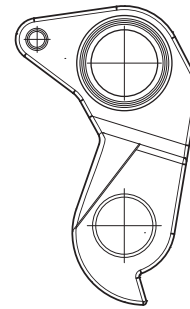

A-HG011

	RD-HANGER	SCREW
FRAME	MIC-NO.	MIC-NO.
BIG.SEVEN/NINE SPEED -D		
BIG.SEVEN/NINE SPEED		
CROSSWAY URBAN SPEED -D	2311002250	2315000021 1pcs
CROSSWAY SPEED -V-D		

DH-053

	RD-HANGER	SCREW
FRAME	MIC-NO.	MIC-NO.
BIG.SEVEN/NINE LITE		
BIG.SEVEN/NINE CF3		2300010950 2pcs (20,5L)
BIG.SEVEN/NINE CF5		
NINETY-SIX LITE		2300009458 2pcs (10L)
NINETY-SIX CFA		
NINETY-SIX CF4		2300010886 2pcs (9L)
NINETY-SIX CF5	2311004928	
ONE-TWENTY LITE		
ONE-TWENTY CFA		2300009458 2pcs (10L)
ONE-TWENTY CF4		
ONE-FORTY LITE		
ONE-SIXTY LITE		2300010950 2pcs (20,5L)
ONE-SIXTY CFA		

SRAM-UDH

	RD-HANGER	SCREW
FRAME	MIC-NO.	MIC-NO.
BIG.TRAIL TFS		
NINETY-SIX CF4 III	2311005673	---
NINETY-SIX CF5 III		

DH-054

FRAME	RD-HANGER MIC-NO.	SCREW MIC-NO.
SILEX LITE		2300011757 1pcs (10L) 2300011746 1pcs (16L)
SILEX CF2		2300013362 1pcs (15L) 2300010983 1pcs (16L)
MISSION CX LITE		2300011586 1pcs (14L) 2300011746 1pcs (16L)
MISSION CX CF3		2300013823 1pcs (16L) 2300010983 1pcs (16L)
SCULTURA LITE DISC	2311004984	2300011586 1pcs (14L) 2300011746 1pcs (16L)
SCULTURA CF2 DISC		2300011586 1pcs (14L) 2300010983 1pcs (16L)
SCULTURA CF4 DISC		2300011586 1pcs (14L) 2300013016 1pcs (16L)
REACTO CF2 DISC		2300013362 1pcs (15L) 2300013298 1pcs (18L)
REACTO CF4 DISC		2300013362 1pcs (15L) 2300013016 1pcs (16L)

DH-067 (for Shimano DirectMount RD)

FRAME	RD-HANGER MIC-NO.	SCREW MIC-NO.
SCULTURA ENDURANCE CF3	2311005684	2300009458 10 mm / 1pcs
REACTO CF3 IV		
REACTO CF5 IV		

DH-068 (for standard RD)

FRAME	RD-HANGER MIC-NO.	SCREW MIC-NO.
SCULTURA ENDURANCE CF3	2311005695	2300009458 10 mm / 1pcs
REACTO CF3 IV		
REACTO CF5 IV		