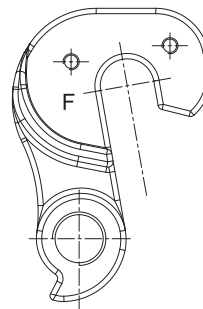

DROPOUTS

DH-10 (A-HG009)

	RD-HANGER	SCREW
FRAME	MIC-NO.	MIC-NO.
CROSSWAY DT -V-D	2311003518	2315000021 1pcs

DH-013F

	RD-HANGER	SCREW
FRAME	MIC-NO.	MIC-NO.
BIG.SEVEN/NINE SPEED N		
BIG.SEVEN/NINE TFS		
MATTS J 20+		
MATTS J 24+		
MATTS 6 SPEED		
MATTS 7 SPEED	2311005167	2300000772 2pcs
MATTS 7 TFS		
CROSSWAY URBAN TFS		
CROSSWAY TFS		
eSPRESSO LITE 650		

A-HG011

	RD-HANGER	SCREW
FRAME	MIC-NO.	MIC-NO.
BIG.SEVEN/NINE SPEED -D		
BIG.SEVEN/NINE SPEED		
CROSSWAY URBAN SPEED -D	2311002250	2315000021 1pcs
CROSSWAY SPEED -V-D		

DH-053

	RD-HANGER	SCREW
FRAME	MIC-NO.	MIC-NO.
BIG.SEVEN/NINE LITE		
BIG.SEVEN/NINE CF3		2300010950 2pcs (20,5L)
BIG.SEVEN/NINE CF5		
NINETY-SIX LITE		2300009458 2pcs (10L)
NINETY-SIX CFA		
NINETY-SIX CF4		2300010886 2pcs (9L)
NINETY-SIX CF5	2311004928	
ONE-TWENTY LITE		
ONE-TWENTY CFA		2300009458 2pcs (10L)
ONE-TWENTY CF4		
ONE-FORTY LITE		
ONE-SIXTY LITE		2300010950 2pcs (20,5L)
ONE-SIXTY CFA		

DH-067 (for Shimano DirectMount RD)

FRAME	RD-HANGER MIC-NO.	SCREW MIC-NO.
SCULTURA ENDURANCE CF3	2311005684	2300009458 10 mm / 1pcs
REACTO CF3 IV		
REACTO CF5 IV		

DH-068 (for standard RD)

FRAME	RD-HANGER MIC-NO.	SCREW MIC-NO.
SCULTURA ENDURANCE CF3	2311005695	2300009458 10 mm / 1pcs
REACTO CF3 IV		
REACTO CF5 IV		