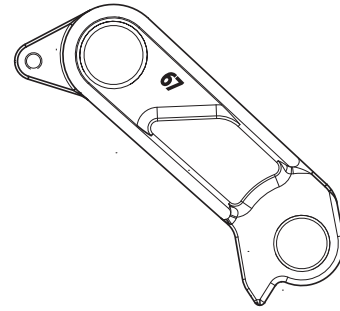

DROPOUTS

DH-10 (A-HG009)

	RD-HANGER	SCREW
FRAME	MIC-NO.	MIC-NO.
CROSSWAY DT -V-D	2311003518	2315000021 1pcs

DH-013F

	RD-HANGER	SCREW
FRAME	MIC-NO.	MIC-NO.
BIG.SEVEN/NINE SPEED N		
BIG.SEVEN/NINE TFS		
MATTS J 20+		
MATTS J 24+		
MATTS 6 SPEED		
MATTS 7 SPEED	2311005167	2300000772 2pcs
MATTS 7 TFS		
CROSSWAY URBAN TFS		
CROSSWAY TFS		
eSPRESSO LITE 650		

A-HG011

	RD-HANGER	SCREW
FRAME	MIC-NO.	MIC-NO.
BIG.SEVEN/NINE SPEED -D		
BIG.SEVEN/NINE SPEED		
CROSSWAY URBAN SPEED -D	2311002250	2315000021 1pcs
CROSSWAY SPEED -V-D		

DH-053

	RD-HANGER	SCREW
FRAME	MIC-NO.	MIC-NO.
BIG.SEVEN/NINE LITE		
BIG.SEVEN/NINE CF3		2300010950 2pcs (20,5L)
BIG.SEVEN/NINE CF5		
NINETY-SIX LITE		2300009458 2pcs (10L)
NINETY-SIX CFA		
NINETY-SIX CF4		2300010886 2pcs (9L)
NINETY-SIX CF5	2311004928	
ONE-TWENTY LITE		
ONE-TWENTY CFA		2300009458 2pcs (10L)
ONE-TWENTY CF4		
ONE-FORTY LITE		
ONE-SIXTY LITE		2300010950 2pcs (20,5L)
ONE-SIXTY CFA		

SRAM-UDH

	RD-HANGER	SCREW
FRAME	MIC-NO.	MIC-NO.
BIG.TRAIL TFS		
NINETY-SIX CF4 III	2311005673	---
NINETY-SIX CF5 III		

DH-054

FRAME	RD-HANGER MIC-NO.	SCREW MIC-NO.
SILEX LITE		2300011757 1pcs (10L) 2300011746 1pcs (16L)
SILEX CF2		2300013362 1pcs (15L) 2300010983 1pcs (16L)
MISSION CX LITE		2300011586 1pcs (14L) 2300011746 1pcs (16L)
MISSION CX CF3		2300013823 1pcs (16L) 2300010983 1pcs (16L)
SCULTURA LITE DISC	2311004984	2300011586 1pcs (14L) 2300011746 1pcs (16L)
SCULTURA CF2 DISC		2300011586 1pcs (14L) 2300010983 1pcs (16L)
SCULTURA CF4 DISC		2300011586 1pcs (14L) 2300013016 1pcs (16L)
REACTO CF2 DISC		2300013362 1pcs (15L) 2300013298 1pcs (18L)
REACTO CF4 DISC		2300013362 1pcs (15L) 2300013016 1pcs (16L)

DH-067 (for Shimano DirectMount RD)

FRAME	RD-HANGER MIC-NO.	SCREW MIC-NO.
SCULTURA ENDURANCE CF3	2311005684	2300009458 10 mm / 1pcs
REACTO CF3 IV		
REACTO CF5 IV		

DH-068 (for standard RD)

FRAME	RD-HANGER MIC-NO.	SCREW MIC-NO.
SCULTURA ENDURANCE CF3	2311005695	2300009458 10 mm / 1pcs
REACTO CF3 IV		
REACTO CF5 IV		