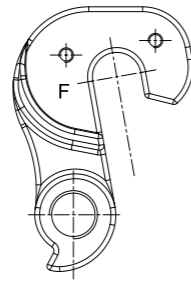

DROPOUTS

DH-10 (A-HG009)

	RD-HANGER	SCREW
FRAME	MIC-NO.	MIC-NO.
CROSSWAY DT -V-D	2311003518	2315000021 1pcs

A-HG011

	RD-HANGER	SCREW
FRAME	MIC-NO.	MIC-NO.
BIG.SEVEN/NINE SPEED -D		
BIG.SEVEN/NINE SPEED		
CROSSWAY URBAN SPEED -D	2311002250	2315000021 1pcs
CROSSWAY SPEED -V-D		

DH-013F

	RD-HANGER	SCREW
FRAME	MIC-NO.	MIC-NO.
BIG.SEVEN/NINE SPEED N		
BIG.SEVEN/NINE TFS		
MATTS J 20+		
MATTS J 24+		
MATTS 6 SPEED	2311005167	2300000772 2pcs
MATTS 7 SPEED		
MATTS 7 TFS		
CROSSWAY URBAN TFS		
CROSSWAY TFS		
eSPRESSO LITE 650		

DH-053

	RD-HANGER	SCREW
FRAME	MIC-NO.	MIC-NO.
BIG.SEVEN/NINE LITE		
BIG.SEVEN/NINE CF3		2300010950 2pcs(20,5L)
BIG.SEVEN/NINE CF5		
NINETY-SIX LITE		2300009458 2pcs(10L)
NINETY-SIX CFA		
NINETY-SIX CF4		2300010886 2pcs(9L)
NINETY-SIX CF5	2311004928	
ONE-TWENTY LITE		
ONE-TWENTY CFA		2300009458 2pcs(10L)
ONE-TWENTY CF4		
ONE-FORTY LITE		
ONE-SIXTY LITE		2300010950 2pcs(20,5L)
ONE-SIXTY CFA		