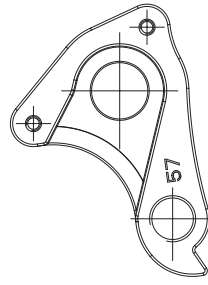

**DROPOUTS**

**DH-053**

Item.No. 2311004928

YEAR 2018	SCREWS
BIG.NINE 3000	
BIG.NINE 4000	
BIG.NINE 5000	
BIG.NINE 6000	
BIG.NINE 700	
BIG.NINE 7000	
BIG.NINE 7000-E	
BIG.NINE 8000-E	
BIG.NINE 9000	
BIG.NINE LIMITED	
BIG.NINE NX EDITION	
BIG.NINE TEAM	
BIG.NINE XT	
BIG.SEVEN 3000	
BIG.SEVEN 4000	2300010950 (2PCS)
BIG.SEVEN 5000	
BIG.SEVEN 6000	
BIG.SEVEN 7000	
BIG.SEVEN 7000-E	
BIG.SEVEN 8900	
BIG.SEVEN 9000	
BIG.SEVEN TEAM	
BIG.SEVEN XT	
BIG.SEVEN XT-EDITION	
ONE FORTY 400	
ONE FORTY 600	
ONE FORTY 700	
ONE FORTY 800	
ONE FORTY 900	
NINETY-SIX 9. TEAM	2300010886 (2PCS)
NINETY-SIX 9.7000	
NINETY-SIX 9.4000	
NINETY-SIX 9.600	
NINETY-SIX 9.6000	
NINETY-SIX 9.800	
NINETY-SIX 9.XT	
ONE-SIXTY 4000	
ONE-SIXTY 5000	
ONE-SIXTY 600	
ONE-SIXTY 6000	
ONE-SIXTY 800	
ONE-SIXTY 8000	
ONE-SIXTY M#RIDA	
ONE-TWENTY 7.400	
ONE-TWENTY 7.500	2300009458 (2PCS)
ONE-TWENTY 7.600	
ONE-TWENTY 7.XT EDITION	
ONE-TWENTY 7.XT EDITION JULIET	
ONE-TWENTY 9.400	
ONE-TWENTY 9.500	
ONE-TWENTY 9.600	
ONE-TWENTY 9.6000	
ONE-TWENTY 9.800	
ONE-TWENTY 9.8000	
ONE-TWENTY 9.9000	
ONE-TWENTY 9.XT EDITION	
ONE-TWENTY 9.8000	
ONE-TWENTY 9.9000	
ONE-TWENTY 9.XT EDITION	